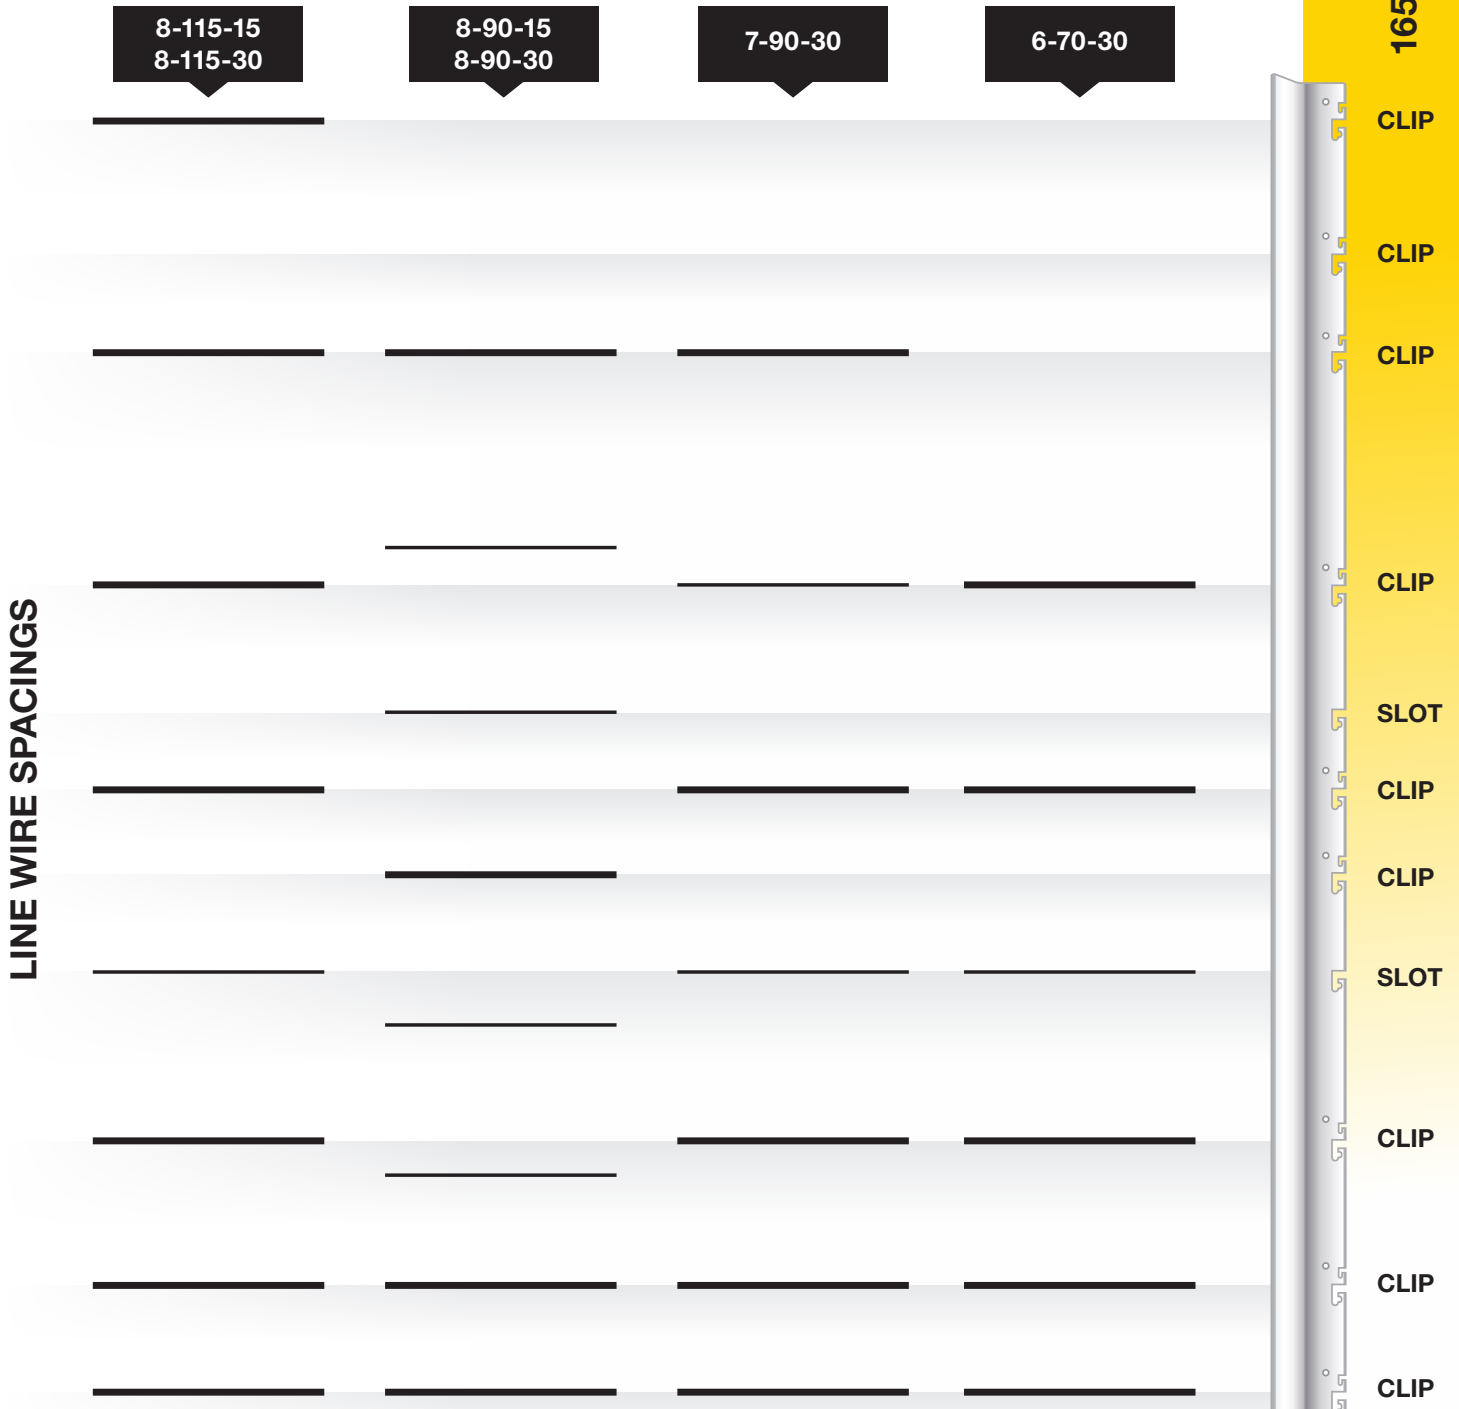

Prefabricated Wire Compatibility Chart

165cm LOCK-IT POST - 9 x Lock-IT Clips, 2 x Slots

165cm LOCK-IT POST

CLIP
CLIP
CLIP
CLIP
SLOT
CLIP
CLIP
SLOT
CLIP
CLIP
CLIP

165cm Lock-IT Post suits the noted MaxLoc & ProTough pre-fabricated fences.

MAX-LOC

PRO TOUGH